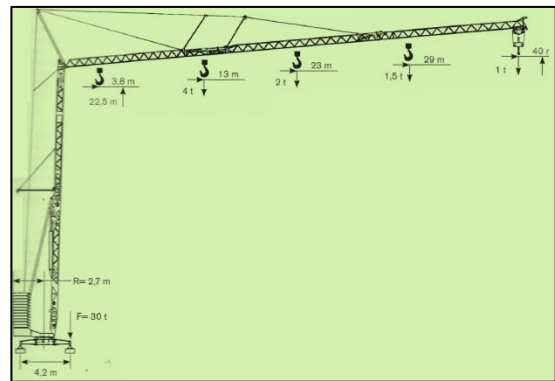

The available manufacturers are: Terex Comedil, Peiner and Liebherr.

Luffing Jib Crane

Self-Erecting Crane

Flat Top Tower Crane

City Crane

Cranes range from 6 ton to 16 ton capacity