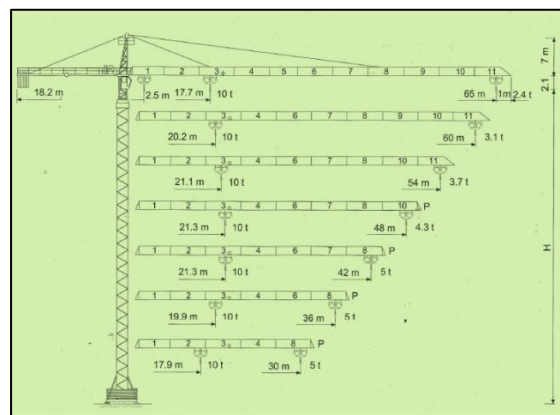

The available manufacturers are: Terex Comedil, Peiner and Liebherr.

Luffing Jib Crane

Self-Erecting Crane

Flat Top Tower Crane

City Crane

Cranes range from 6 ton to 16 ton capacity