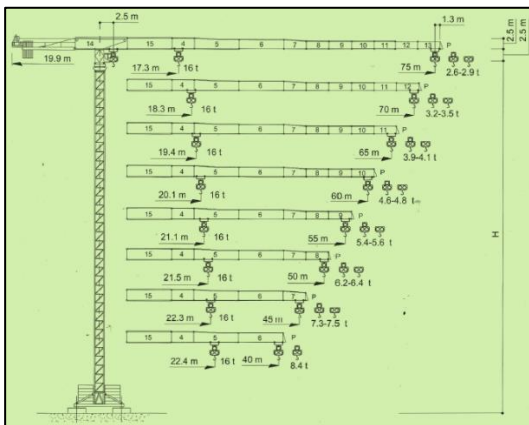

CRANES

Throughout European Sources we can supply, sell, and service new and used Tower Cranes of different configurations and make.

The types of cranes we can accommodate are: Hammer Head Crane, Self-Erecting Crane, Luffing Jib Crane, City Crane, and Flat Top Tower Crane.

The available manufacturers are: Terex Comedil, Peiner and Liebherr.

Luffing Jib Crane

Self-Erecting Crane

Flat Top Tower Crane

City Crane

Cranes range from 6 ton to 16 ton capacity