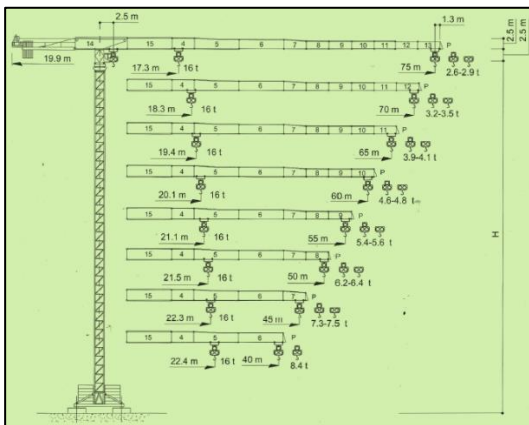

CRANES

Throughout European Sources we can supply, sell, and service new and used Tower Cranes of different configurations and make.

The types of cranes we can accommodate are: [Hammer Head Crane](#), [Self-Erecting Crane](#), [Luffing Jib Crane](#), [City Crane](#), and [Flat Top Tower Crane](#).

The available manufacturers are: Terex Comedil, Peiner and Liebherr.

Luffing Jib Crane

Self-Erecting Crane

Flat Top Tower Crane

City Crane

Cranes range from 6 ton to 16 ton capacity