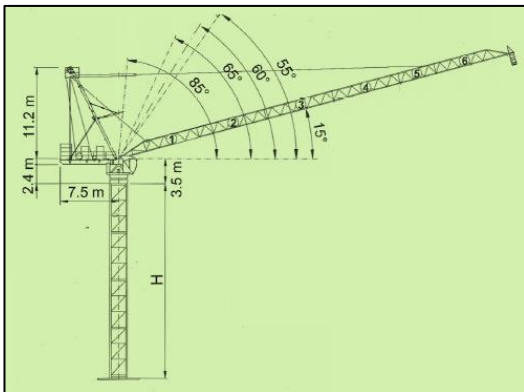

The available manufacturers are: Terex Comedil, Peiner and Liebherr.

Luffing Jib Crane

Self-Erecting Crane

Flat Top Tower Crane

City Crane

Cranes range from 6 ton to 16 ton capacity